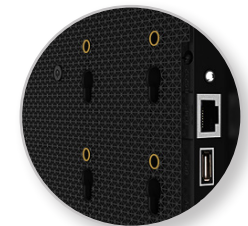

10" POS Professional Monitor

Overview

Commercial Grade

Designed for use in commercial applications this screen can run 24/7. No external buttons or controls to avoid tampering.

Attach External Devices

The screen has a HDMI input for attaching external devices to run the screen.

Portrait/Landscape Orientation

The screen can be used in either a landscape or portrait orientation depending on your requirement.

Integrated Mounting Solution

The rear of the display includes an integrated and secure screw based mounting solution.

RS-232 Control

Control, scale and customise your display over long and short distances using RS-232,

Commercial Monitor

Built with commercial grade panel and components these displays are designed to run 24/7 in constant use, unlike domestic screens. They have a tempered glass frontage and an enclosure made from a light-weight polymer so they are ideal for shelf edge and POS displays. They also have a screwless design to achieve a seamless aesthetic and avoid tampering. The panel also has a lifespan of over 70,000 hours of continuous use. They can either be used in landscape or portrait orientation.

RS-232 Control

Once your screen is connected via RS-232 you can control, scale and customise your display remotely over short and long distances.

Technical Drawing:

Panel	Display Size	10 inch
	Resolution	1280x800
	Display Area (mm)	217.95x136.65
	Aspect Ratio	16:10
	Brightness (cd/m ²)	350
	Colour	16.7M
	Colour Depth	10 Bit
	Viewing Angle	178°
	Contrast Ratio	800:1
	Lifespan	50,000 Hours
Audio	Speaker Output	1.5W, 8Ω
Mechanical	Input Voltage	AC110~240V (50Hz~60Hz)
	Unit Size (WxHxD mm)	239.9x169.2x26.8
	Bezel Size (mm)	Top/Bottom:16.26 Left/Right:10.96
Environmental	Operating Temperature	0°C to 50°C
	Storage Temperature	-30°C to 60°C
	Operating Humidity	10% to 80%
	Storage Humidity	5% to 95%