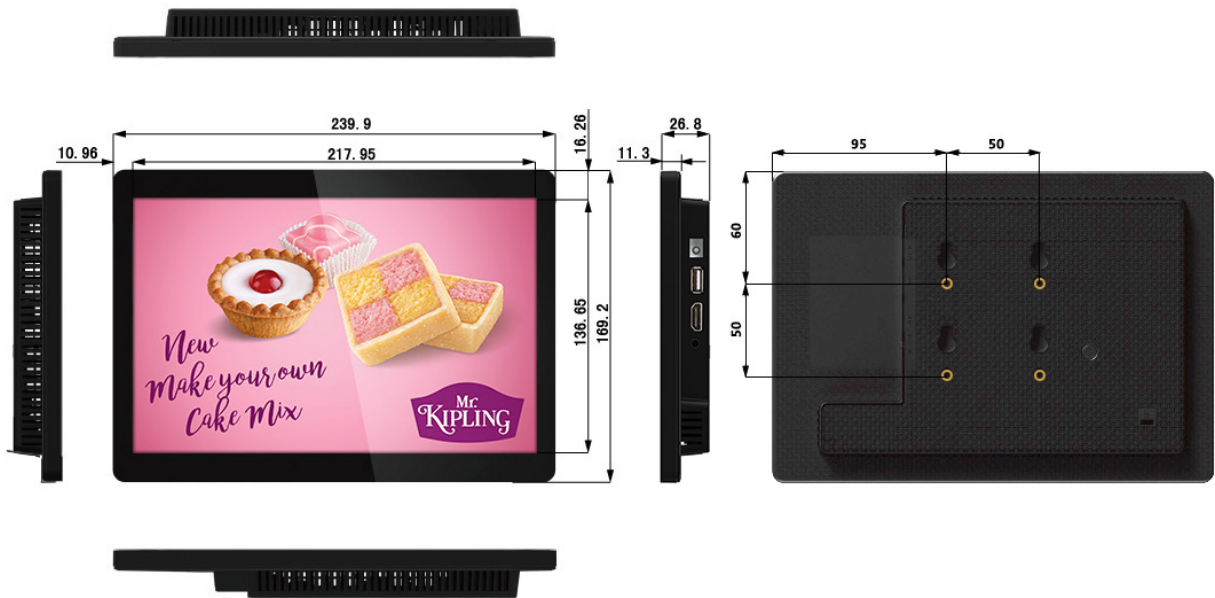

RS-232 Control

Control, scale and customise your display over long and short distances using RS-232,

Commercial Monitor

Built with commercial grade panel and components these displays are designed to run 24/7 in constant use, unlike domestic screens. They have a tempered glass frontage and an enclosure made from a light-weight polymer so they are ideal for shelf edge and POS displays. They also have a screwless design to achieve a seamless aesthetic and avoid tampering. The panel also has a lifespan of over 70,000 hours of continuous use. They can either be used in landscape or portrait orientation.

RS-232 Control

Once your screen is connected via RS-232 you can control, scale and customise your display remotely over short and long distances.

Technical Drawing:

Panel	Display Size	10 inch
	Resolution	1280x800
	Display Area (mm)	217.95x136.65
	Aspect Ratio	16:10
	Brightness (cd/m ²)	350
	Colour	16.7M
	Colour Depth	10 Bit
	Viewing Angle	178°
	Contrast Ratio	800:1
	Lifespan	50,000 Hours
Audio	Speaker Output	1.5W, 8Ω
Mechanical	Input Voltage	AC110~240V (50Hz~60Hz)
	Unit Size (WxHxD mm)	239.9x169.2x26.8
	Bezel Size (mm)	Top/Bottom:16.26 Left/Right:10.96
Environmental	Operating Temperature	0°C to 50°C
	Storage Temperature	-30°C to 60°C
	Operating Humidity	10% to 80%
	Storage Humidity	5% to 95%