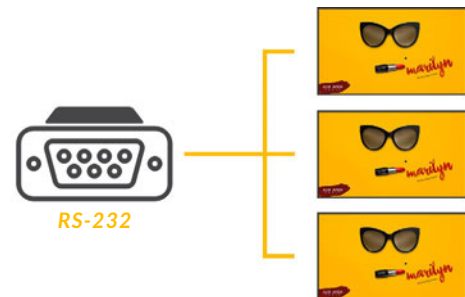

### Landscape or Portrait Orientation

Thanks to their commercial grade panel these displays can be mounted in either landscape or portrait orientation and still retain a 178° viewing angle and remarkable image quality.

### Multiple Inputs

Should you need to use the screen as a monitor you can connect it to an external source, like a PC or media player, using the HDMI input or the VGA and 3.5mm audio jack inputs.

- |          |         |        |            |
|----------|---------|--------|------------|
| 1 RS-232 | 3 IR IN | 5 HDMI | 7 Audio IN |
| 2 WiFi   | 4 LAN   | 6 VGA  | 8 USB x 2  |

### Integrated Speakers

The displays feature two integrated slimline speakers for applications that require an audio element.

2W, 5Ω x 2  
Integrated Speakers

### RS-232 Control

Remotely control your screens by sending commands over long or short distances using RS-232 protocols.