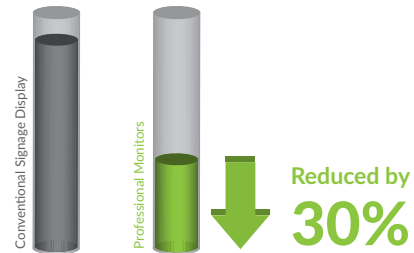

Low Power Consumption

The LED backlight technology provides improved brightness and contrast. Their lifespan is drastically improved to over 70,000 hours and the power consumption is reduced by around 30%.