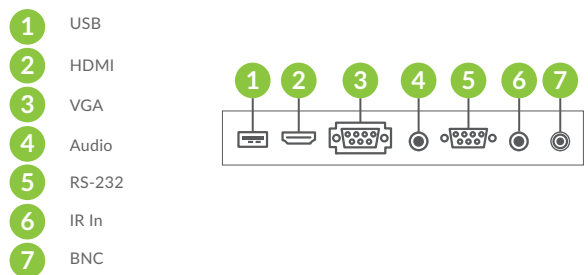

### Connect Devices

Should you need to use the screen as a monitor you can connect it to an external source, like a PC or media player, using the HDMI input or the VGA and 3.5mm audio jack inputs.