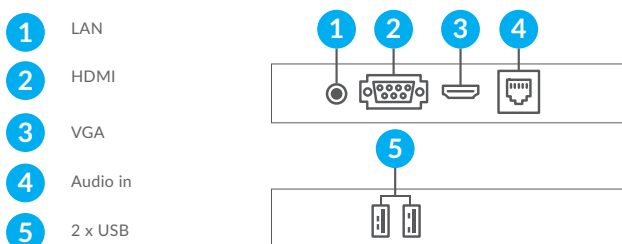

## Plug and Play

Plug and Play is the most straightforward update method. Simply load images and videos on a USB stick, insert in the player, wait for your content to copy over and then remove. Your images and videos will now play in a continuous loop.

## Multiple Inputs

Connect the media player to your existing screen via HDMI or VGA and 3.5mm audio jack depending on your display's inputs.