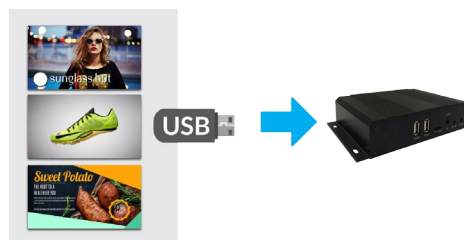

## Convert Existing Displays

For applications where there is already a display in place, these players are ideal for transforming them into USB updatable displays.

## Plug and Play

Plug and Play is the most straightforward update method. Simply load images and videos on a USB stick, insert in the player, wait for your content to copy over and then remove. Your images and videos will now play in a continuous loop.

## Multiple Inputs

Connect the media player to your existing screen via HDMI or VGA and 3.5mm audio jack depending on your display's inputs.