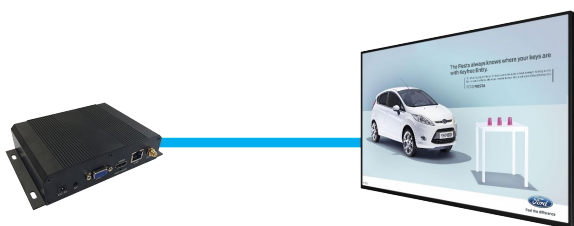

## Convert Existing Displays

For applications where there is already a display in place, these players are ideal for transforming them into USB updatable displays.

## Plug and Play

Plug and Play is the most straightforward update method. Simply load images and videos on a USB stick, insert in the player, wait for your content to copy over and then remove. Your images and videos will now play in a continuous loop.

## Multiple Inputs

Connect the media player to your existing screen via HDMI or VGA and 3.5mm audio jack depending on your display's inputs.