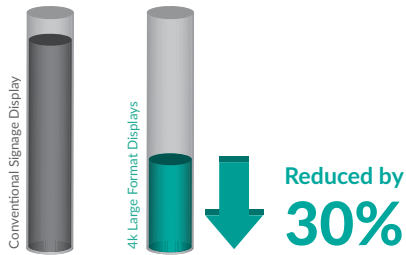

Low Power Consumption

The LED backlight technology provides improved brightness and contrast. Their lifespan is drastically improved to over 70,000 hours and the power consumption is reduced by around 30%.