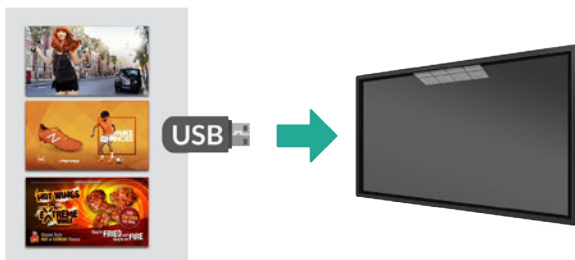

## Plug and Play

Plug and Play is the most straightforward way to upload content to the screen. Simply load images and videos on a USB stick, insert in the display, wait for your content to copy over and then remove. Your images and videos will now play in a continuous loop.