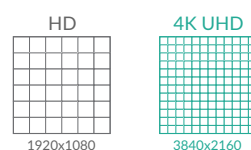

Remarkable 4K Display

With four times the resolution of Full HD, get amazing picture quality for a truly immersive viewing experience when using HDMI.