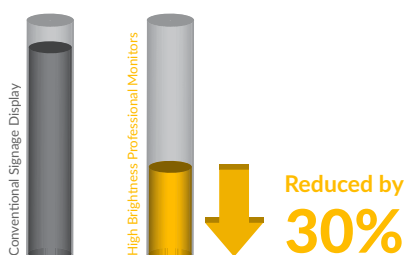

Landscape or Portrait Orientation

Thanks to their commercial grade panel these displays can be mounted in either landscape or portrait orientation and still retain a 178° viewing angle and remarkable image quality.

Integrated Speakers

The displays feature two integrated slimline speakers for applications that require an audio element.

2W, 5Ω x 2
Integrated Speakers

Low Power Consumption

The LED backlight technology provides improved brightness and contrast. Their lifespan is drastically improved to over 70,000 hours and the power consumption is reduced by around 30%.

Android Media Player

There is an integrated Android media player inside the screen allowing you to upgrade to a network version without needing any additional hardware. You can also install third party Android apps if required.