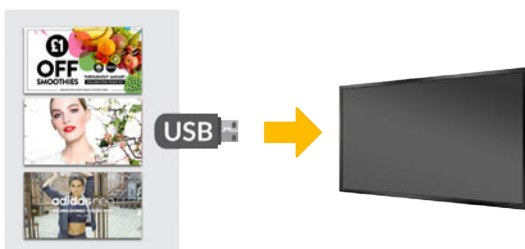

Operating Temperature

Plug and Play

Plug and Play is the most straightforward way to upload content to the screen. Simply load images and videos onto a USB stick, insert into the display, wait for your content to copy over and then remove. Your images and videos will now play in a continuous loop.