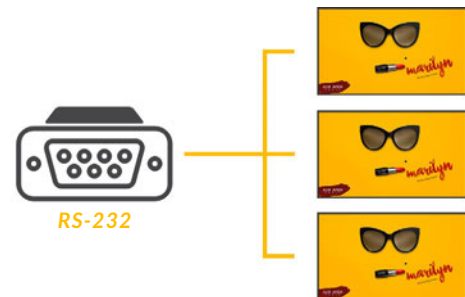

Multiple Inputs

Should you need to use the screen as a monitor you can connect it to an external source, like a PC or media player, using the HDMI input or the VGA and 3.5mm audio jack inputs.

- | | | | |
|----------|---------|--------|------------|
| 1 RS-232 | 3 IR IN | 5 HDMI | 7 Audio IN |
| 2 WiFi | 4 LAN | 6 VGA | 8 USB x 2 |

RS-232 Control

Remotely control your screens by sending commands over long or short distances using RS-232 protocols.

Optional Network Upgrade

For a small charge you can upgrade your screen to be networked, allowing you to connect your screen via Wi-Fi, LAN or 4G, then remotely update it over the internet.